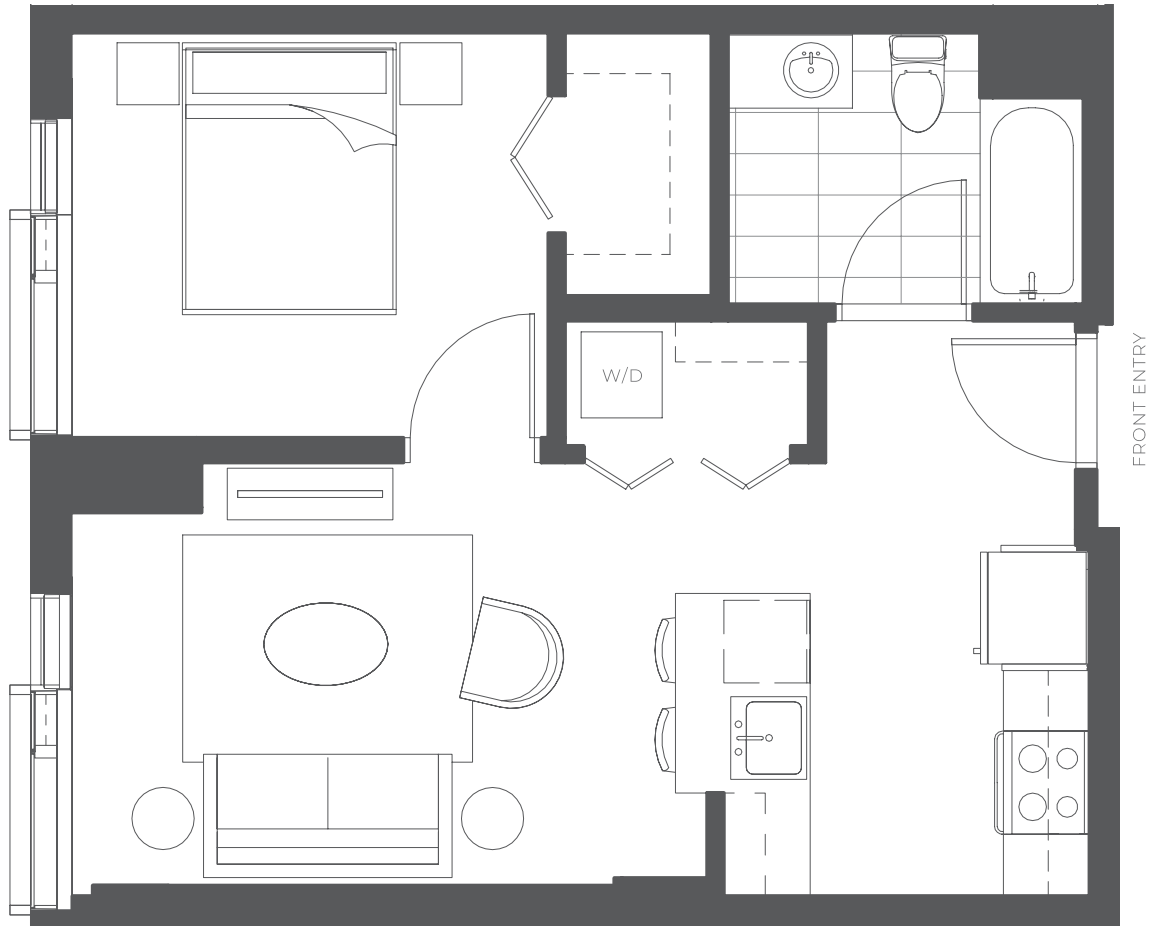

# 20

1 BED / 1 BATH

# 566

SQ. FT.

<h2>SOLAIRE</h2>	299 Fremont Street   San Francisco, CA 94105
	<a href="http://www.solairesf.com">www.solairesf.com</a>

*Floor plans are artist's rendering. All dimensions are approximate. Actual product and specifications may vary in dimension or detail. Not all features are available in every apartment. Prices and availability are subject to change. Please see a representative for details.*