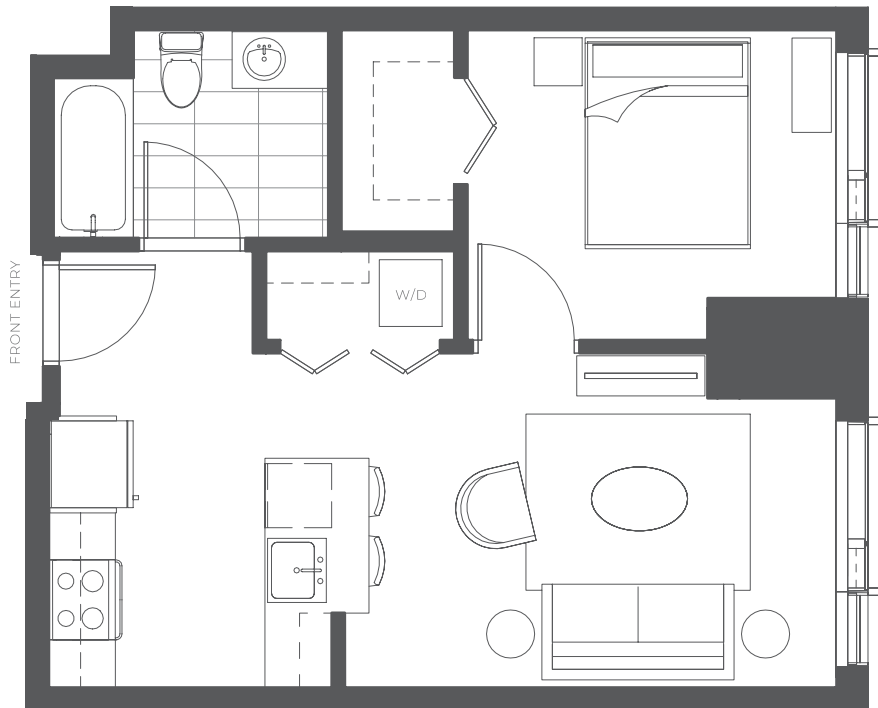

19

1 BED / 1 BATH

562

SQ. FT.

SOLAIRE

299 Fremont Street | San Francisco, CA 94105

www.solairesf.com

Floor plans are artist's rendering. All dimensions are approximate. Actual product and specifications may vary in dimension or detail. Not all features are available in every apartment home. Prices and availability are subject to change. Rent is based on monthly frequency. Additional fees may apply, such as but not limited to package delivery, trash, water, amenities, etc. Please see a representative for details.