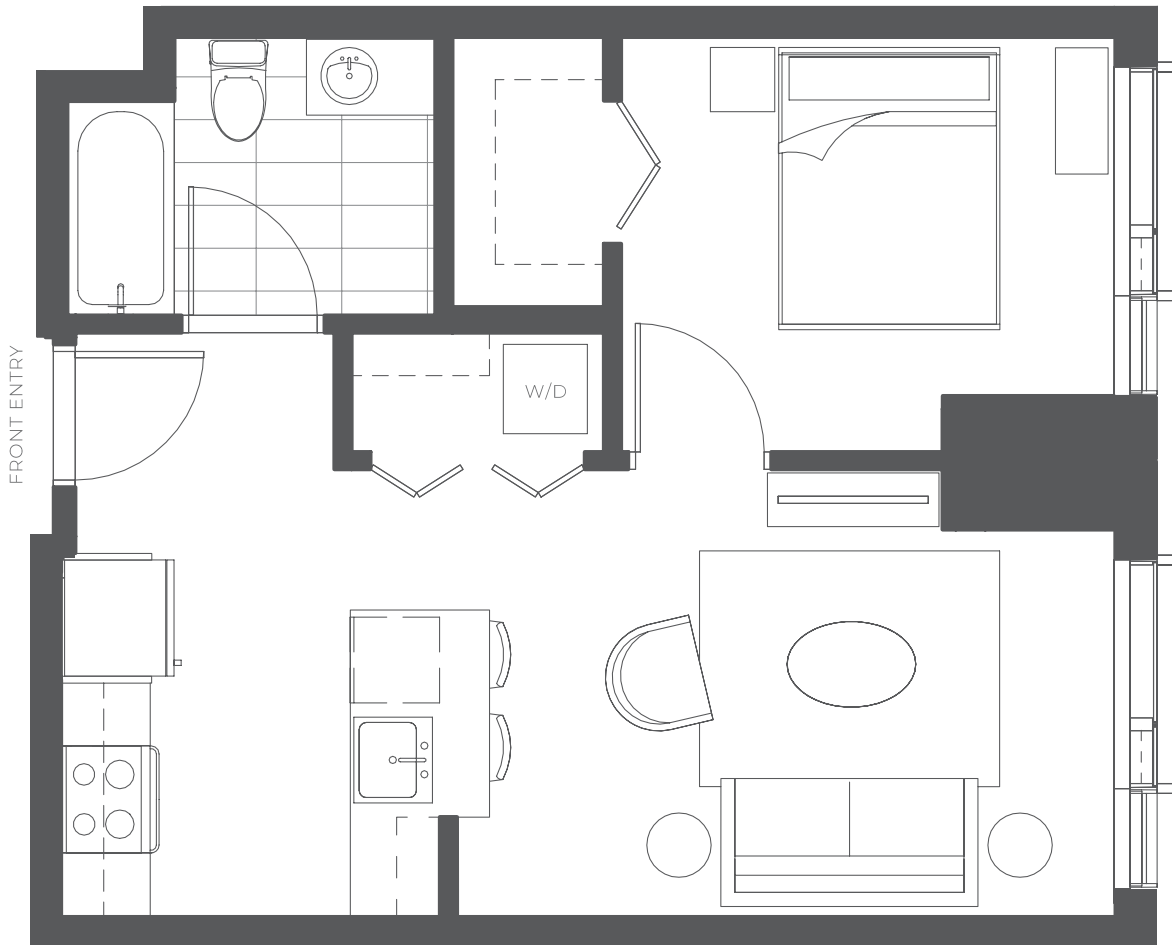

19

1 BED / 1 BATH

562

SQ. FT.

SOLAIRE

299 Fremont Street | San Francisco, CA 94105

www.solairesf.com

Floor plans are artist's rendering. All dimensions are approximate. Actual product and specifications may vary in dimension or detail. Not all features are available in every apartment. Prices and availability are subject to change. Please see a representative for details.