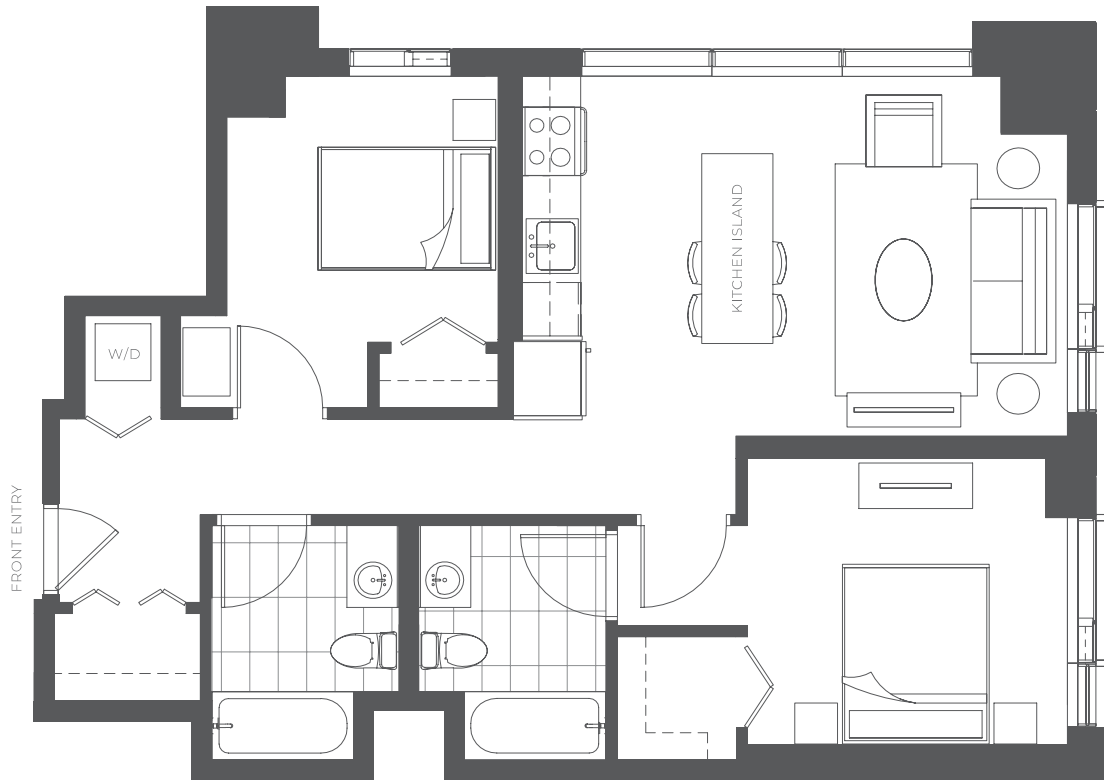

17

2 BED / 2 BATH

896

SQ. FT.

SOLAIRE

299 Fremont Street | San Francisco, CA 94105

www.solairesf.com

Floor plans are artist's rendering. All dimensions are approximate. Actual product and specifications may vary in dimension or detail. Not all features are available in every apartment. Prices and availability are subject to change. Please see a representative for details.