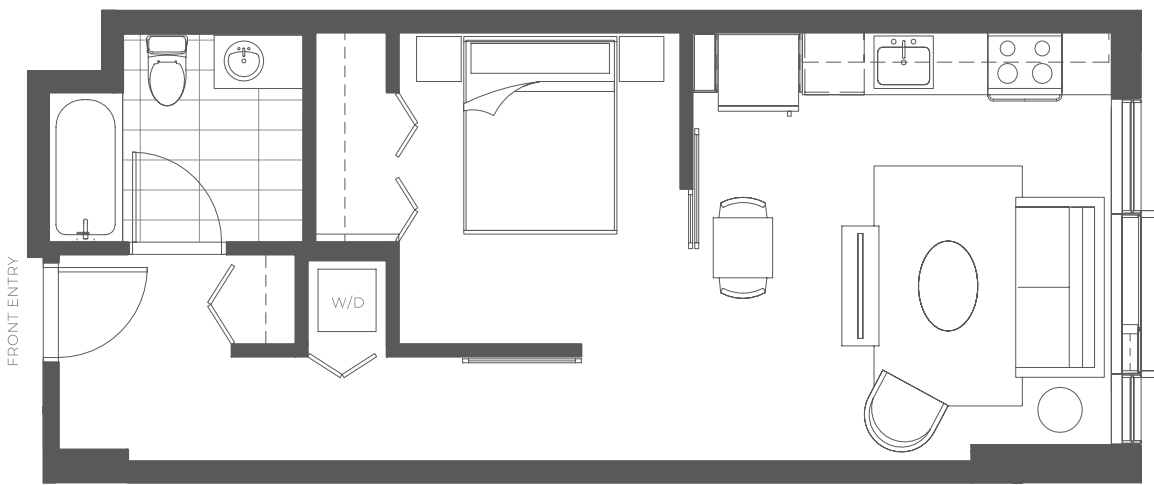

15

1 BED / 1 BATH

559

SQ. FT.

SOLAIRE

299 Fremont Street | San Francisco, CA 94105

www.solairesf.com

Floor plans are artist's rendering. All dimensions are approximate. Actual product and specifications may vary in dimension or detail. Not all features are available in every apartment. Prices and availability are subject to change. Please see a representative for details.