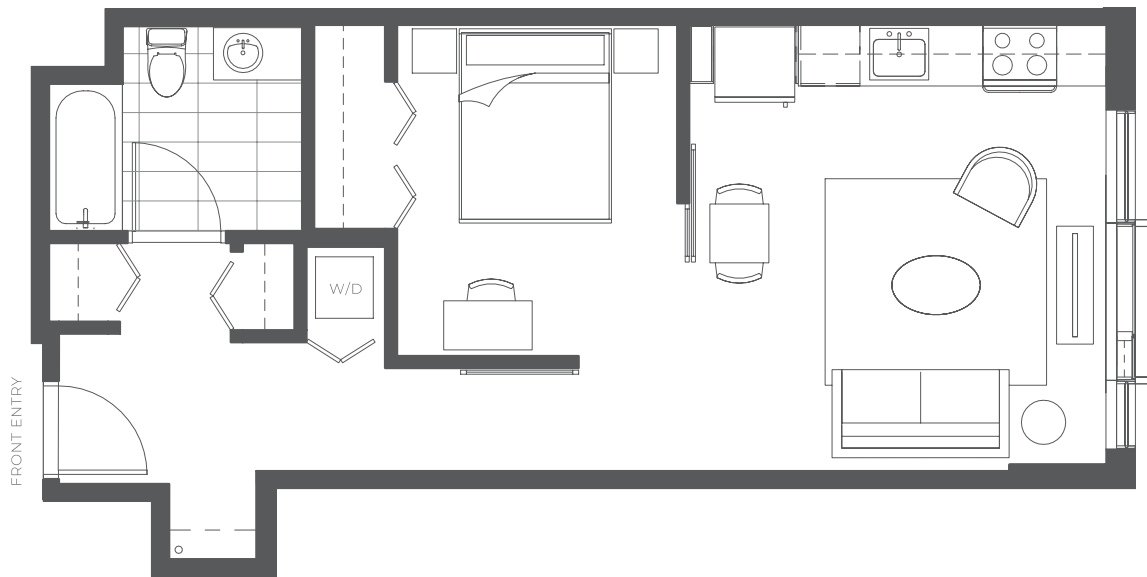

13

1 BED / 1 BATH

600

SQ. FT.

SOLAIRE

299 Fremont Street | San Francisco, CA 94105

www.solairesf.com

Floor plans are artist's rendering. All dimensions are approximate. Actual product and specifications may vary in dimension or detail. Not all features are available in every apartment. Prices and availability are subject to change. Please see a representative for details.