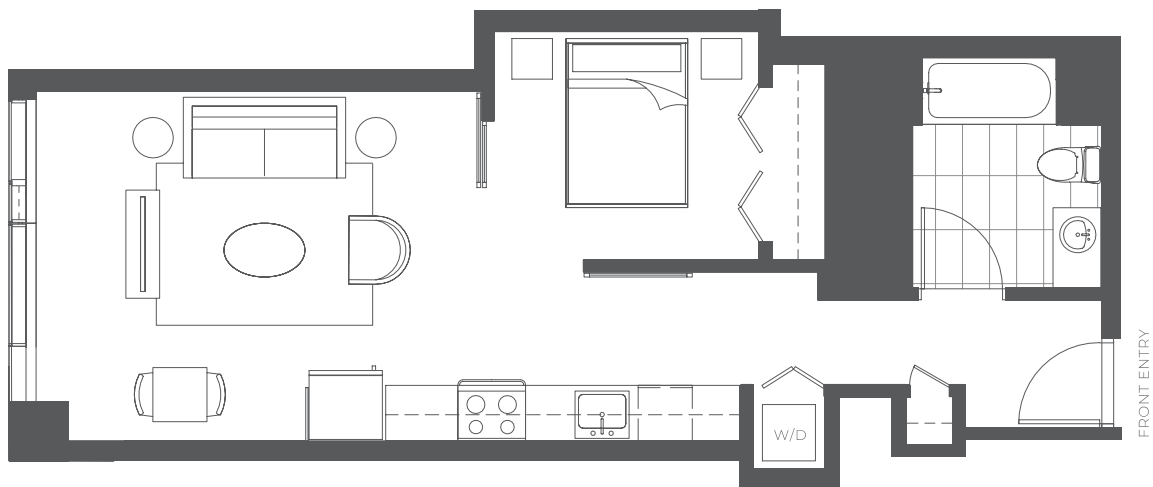

09

1 BED / 1 BATH

596

SQ. FT.

SOLAIRE

299 Fremont Street | San Francisco, CA 94105

www.solairesf.com

Floor plans are artist's rendering. All dimensions are approximate. Actual product and specifications may vary in dimension or detail. Not all features are available in every apartment. Prices and availability are subject to change. Please see a representative for details.