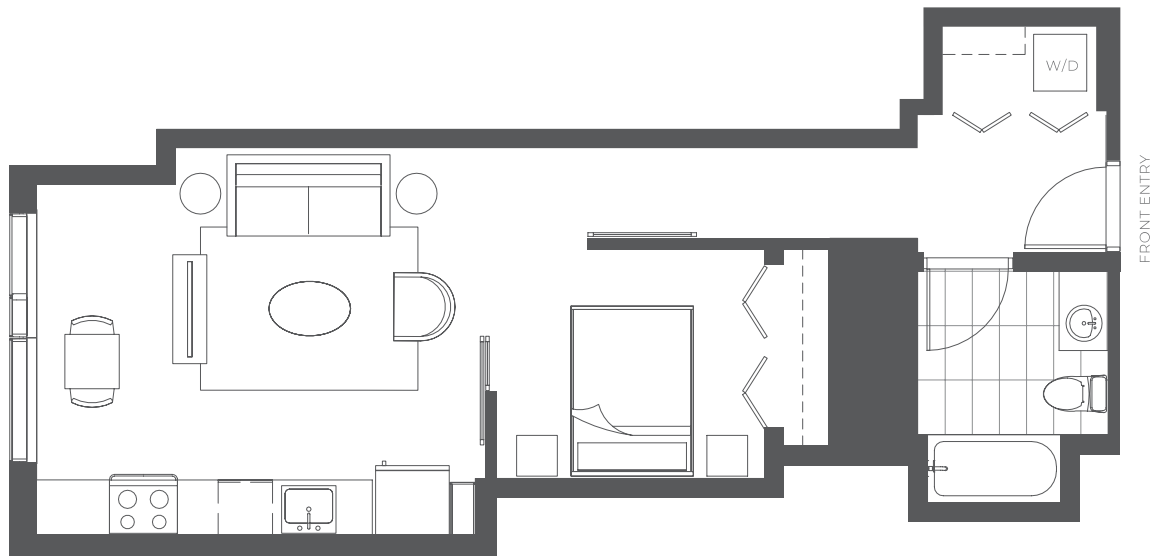

08

1 BED / 1 BATH

619

SQ. FT.

SOLAIRE

299 Fremont Street | San Francisco, CA 94105

www.solairesf.com

Floor plans are artist's rendering. All dimensions are approximate. Actual product and specifications may vary in dimension or detail. Not all features are available in every apartment. Prices and availability are subject to change. Please see a representative for details.