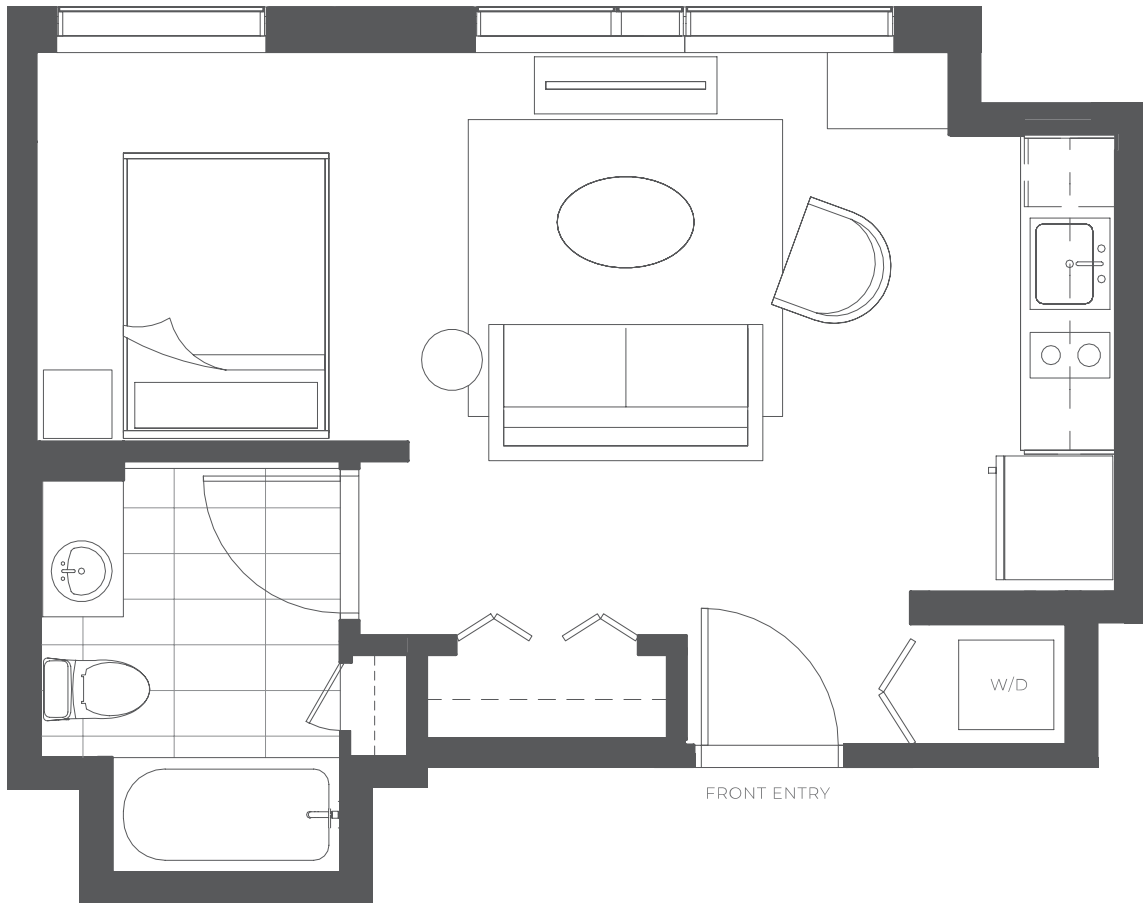

05

STUDIO / 1 BATH

422

SQ. FT.

SOLAIRE	299 Fremont Street San Francisco, CA 94105
	www.solairesf.com

Floor plans are artist's rendering. All dimensions are approximate. Actual product and specifications may vary in dimension or detail. Not all features are available in every apartment. Prices and availability are subject to change. Please see a representative for details.