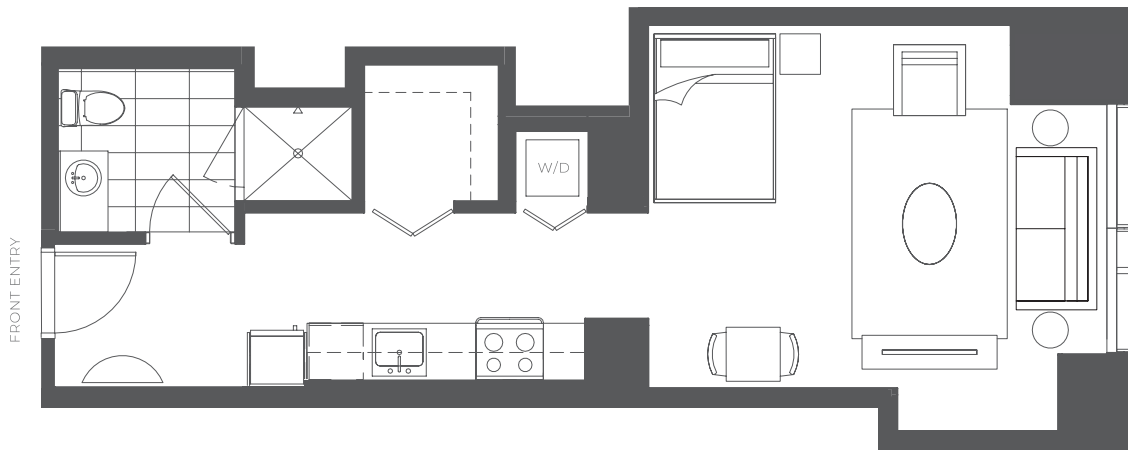

01

STUDIO / 1 BATH

580

SQ. FT.

SOLAIRE	299 Fremont Street San Francisco, CA 94105
	www.solairesf.com

Floor plans are artist's rendering. All dimensions are approximate. Actual product and specifications may vary in dimension or detail. Not all features are available in every apartment. Prices and availability are subject to change. Please see a representative for details.